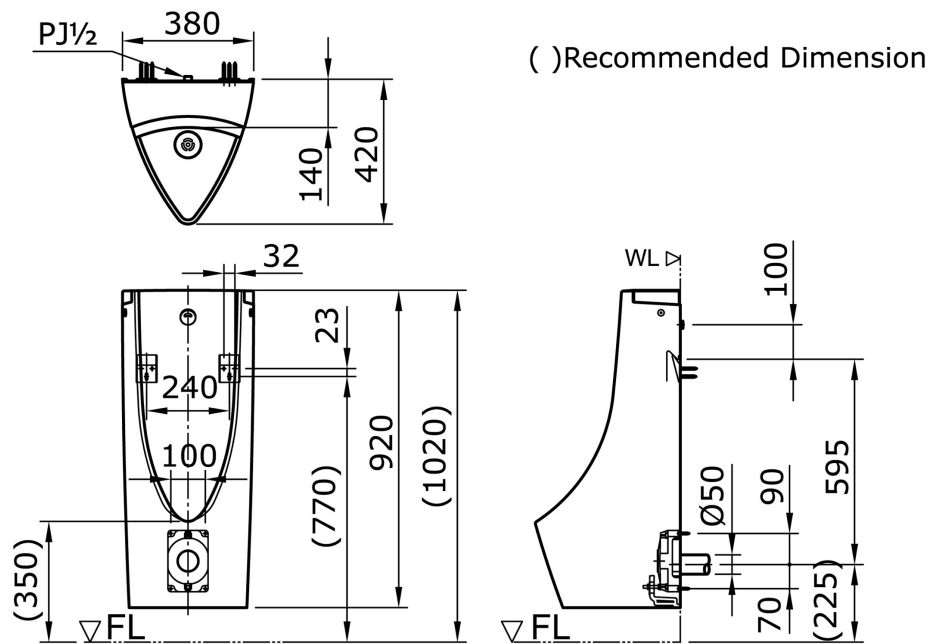

USWN900A

IDR 24,000,000.00

Built-In Sensor System

Fuzzy Logic Control Software

Spreader Warning

Battery Operated

Height: 920

Width: 380 mm

Depth: 420 mm

Some products may not be available in your area

Prices indicated are manufacturer's suggested retail price, prices may change anytime without notice.

Please check with your nearest reseller for updated prices.