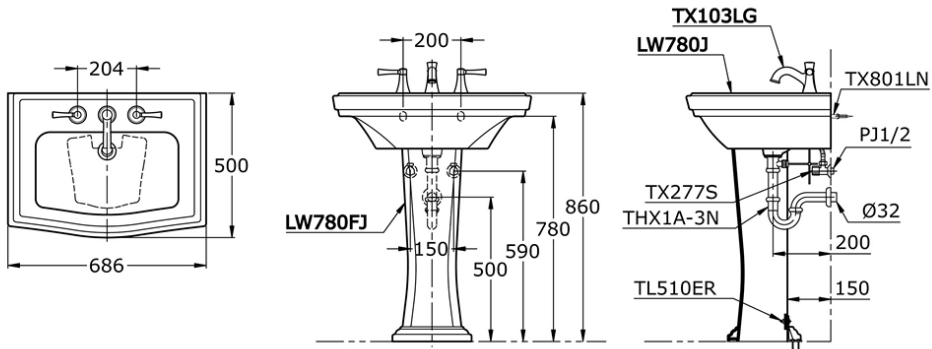

LW780J/LW780FJ

IDR 4,240,000.00

Width: 686 mm

Depth: 500 mm

CLAYTON LW 780 J / LW 780 FJ

Some products may not be available in your area

Prices indicated are manufacturer's suggested retail price, prices may change anytime without notice.