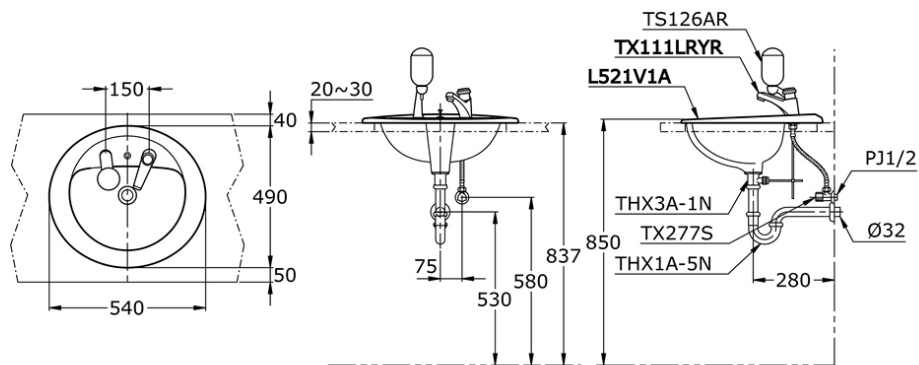

L521V1A

IDR 833,000.00

Width: 540 mm

Depth: 490 mm

L 521 V1A

Some products may not be available in your area

Prices indicated are manufacturer's suggested retail price, prices may change anytime without notice.