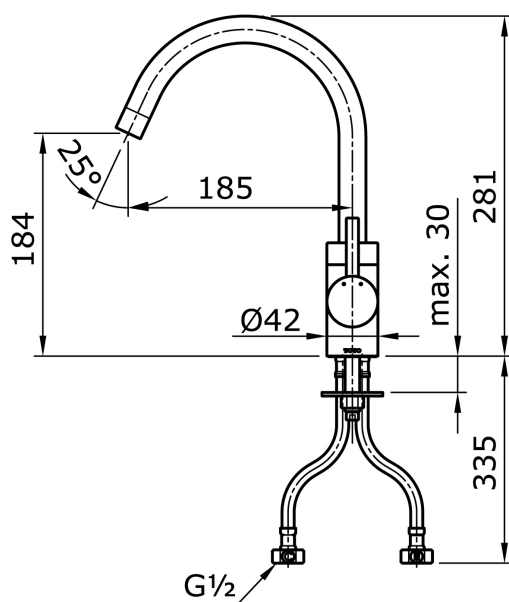

TX605KESBR

IDR 1,910,000.00

Single Lever Kitchen Faucet

Min Water Pressure: 0.05 MPa

Max Water Pressure: 0.75 MPa

Flow Rate: 7.0 Lpm

Some products may not be available in your area

Prices indicated are manufacturer's suggested retail price, prices may change anytime without notice.

Please check with your nearest reseller for updated prices.

Prices shown for lavatory does not include faucet.