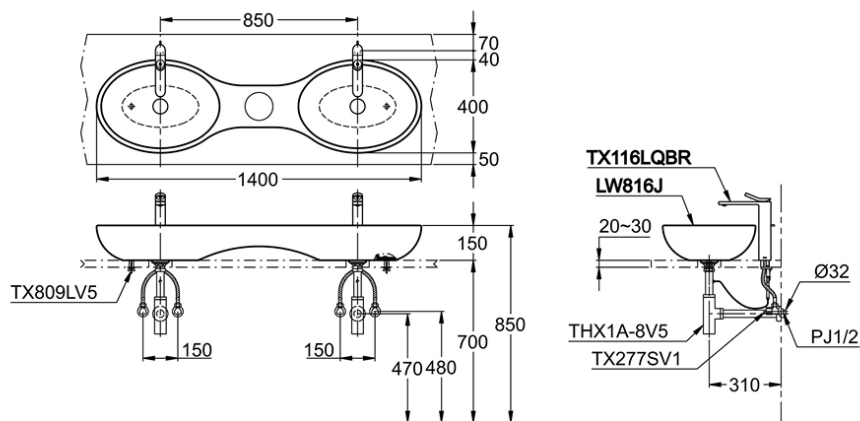

LW816J

IDR 7,130,000.00

Height: 150

Width: 1400 mm

Depth: 400 mm

LE MUSE LW 816 J

Some products may not be available in your area

Prices indicated are manufacturer's suggested retail price, prices may change anytime without notice.