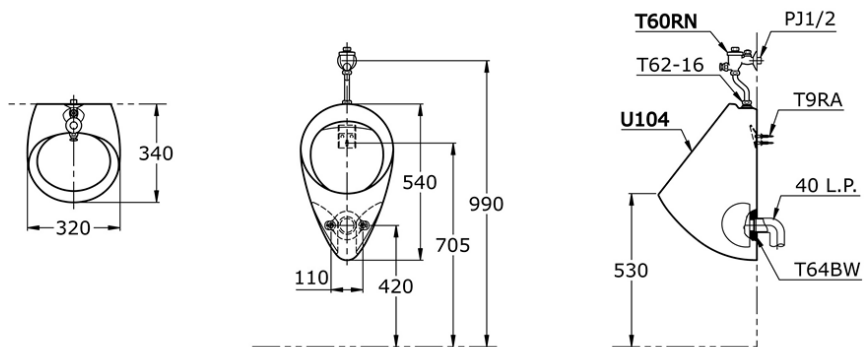

U104

IDR 2,850,000.00

Height: 540

Width: 340 mm

Depth: 320 mm

U 104

Some products may not be available in your area

Prices indicated are manufacturer's suggested retail price, prices may change anytime without notice.