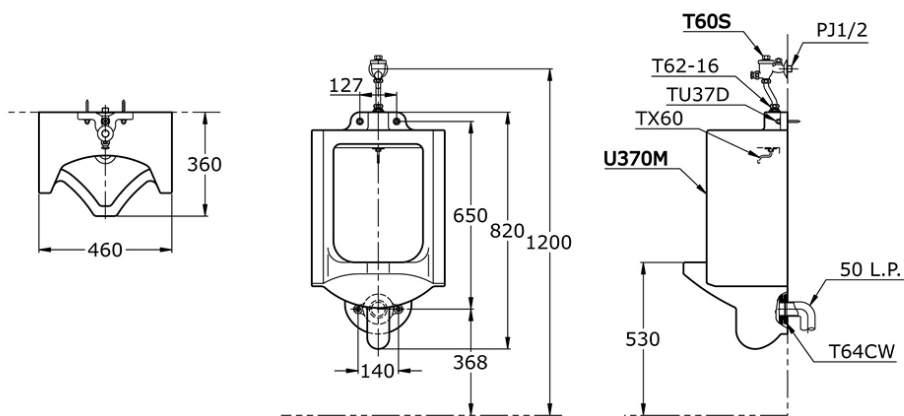

U370M

IDR 6,170,000.00

Height: 820

Width: 460 mm

Depth: 360 mm

U 370 M

Some products may not be available in your area

Prices indicated are manufacturer's suggested retail price, prices may change anytime without notice.