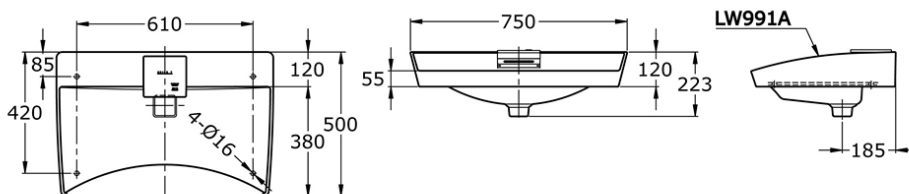

LW 991 A

Some products may not be available in your area

Prices indicated are manufacturer's suggested retail price, prices may change anytime without notice.

Please check with your nearest reseller for updated prices.

Prices shown for lavatory does not include faucet.