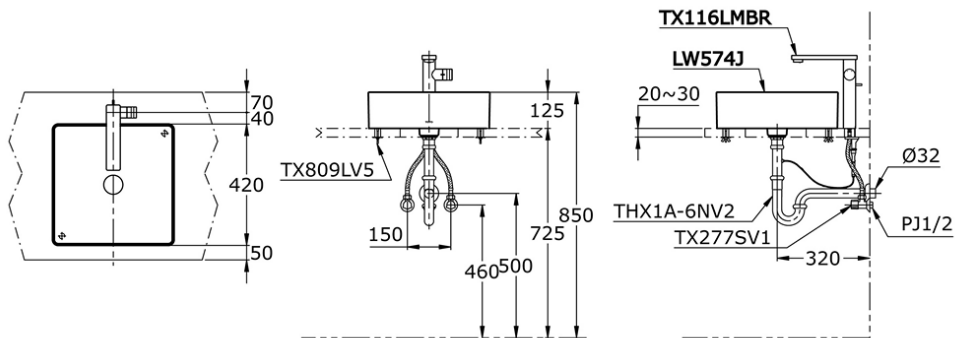

LW574J

IDR 1,600,000.00

Height: 125

Width: 420 mm

Depth: 420 mm

LW 574 J

Some products may not be available in your area

Prices indicated are manufacturer's suggested retail price, prices may change anytime without notice.