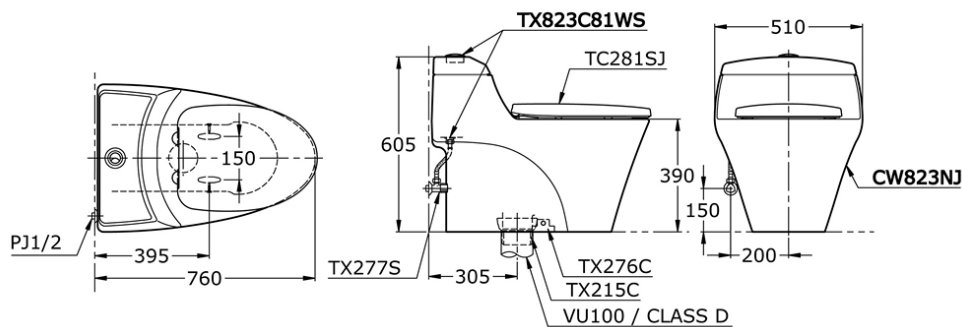

CW823NJ

IDR 9,190,000.00

4.5 / 3 L Dual Flush

Solid Duroplast Seat & Cover

Bowl Shape: Elongated

Rough-in: 305 mm

Bowl Shape: Elongated

AVANTE CW 823 NJ