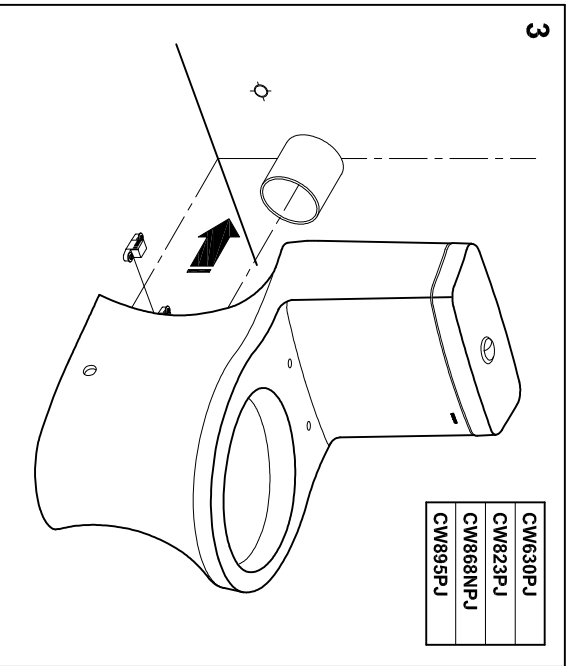

INSTALLATION

Note : " This installation drawing is intended as a recommendation only. Please consult your local plumbing contractor for the best arrangement for your bathroom. The manufacturer and seller take no responsibility for how the unit is installed "