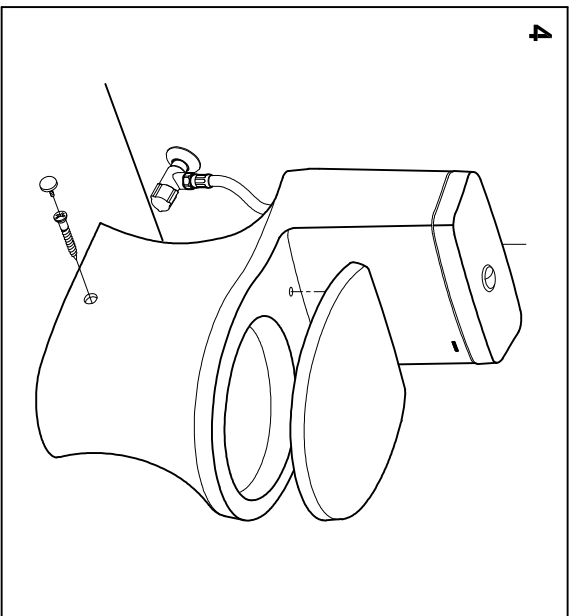

INSTALLATION

Note : " This installation drawing is intended as a recommendation only. Please consult your local plumbing contractor for the best arrangement for your bathroom. The manufacturer and seller take no responsibility for how the unit is installed "