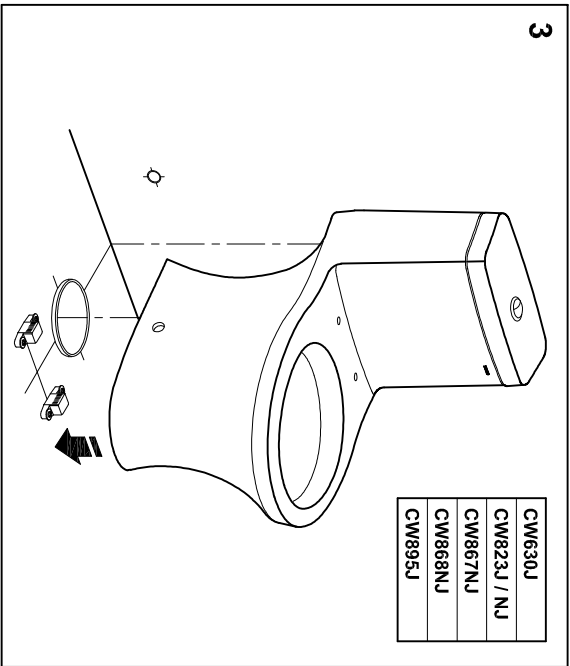

INSTALLATION

Note : " This installation drawing is intended as a recommendation only. Please consult your local plumbing contractor for the best arrangement for your bathroom. The manufacturer and seller take no responsibility for how the unit is installed "