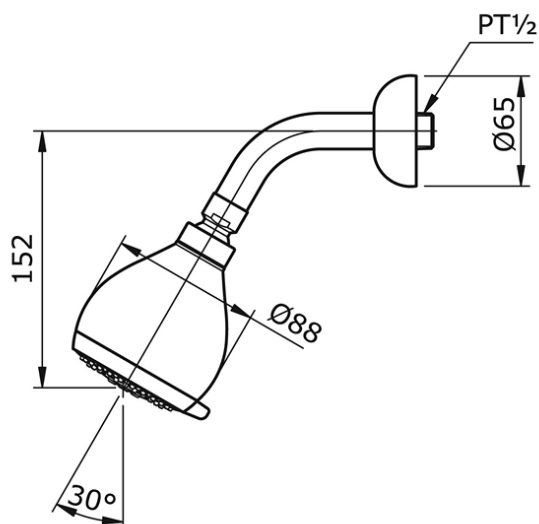

TX466SM

IDR 620,000.00

Fixed Shower Head

Min Water Pressure: 0.05 MPa

Max Water Pressure: 0.75 MPa

Flow Rate: 12.0 Lpm

Some products may not be available in your area

Prices indicated are manufacturer's suggested retail price, prices may change anytime without notice.