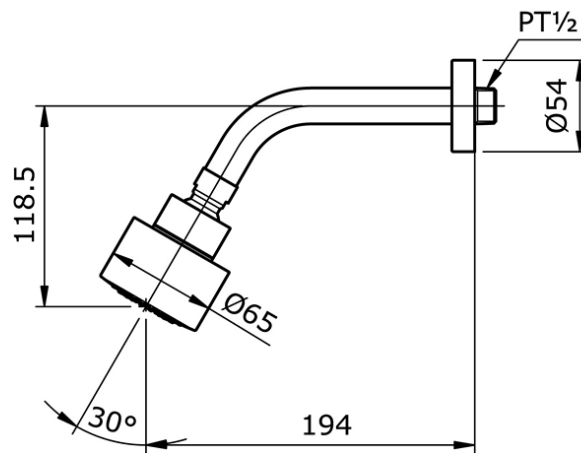

TX438SE

IDR 578,000.00

Fixed Shower Head

Min Water Pressure: 0.05 MPa

Max Water Pressure: 0.75 MPa

Flow Rate: 12.0 Lpm

Some products may not be available in your area

Prices indicated are manufacturer's suggested retail price, prices may change anytime without notice.