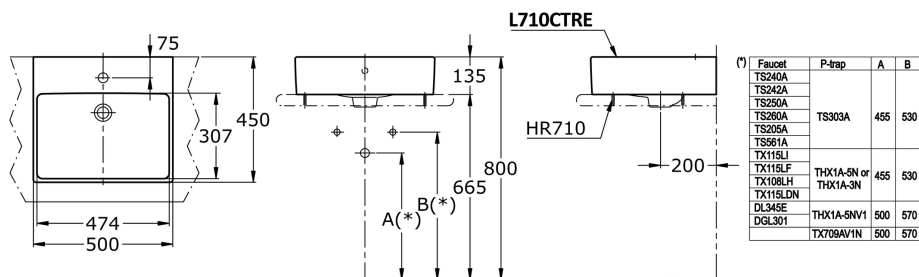

L710CTRE

IDR 3,350,000.00

Height: 135

Width: 500 mm

Depth: 450 mm

Some products may not be available in your area

Prices indicated are manufacturer's suggested retail price, prices may change anytime without notice.