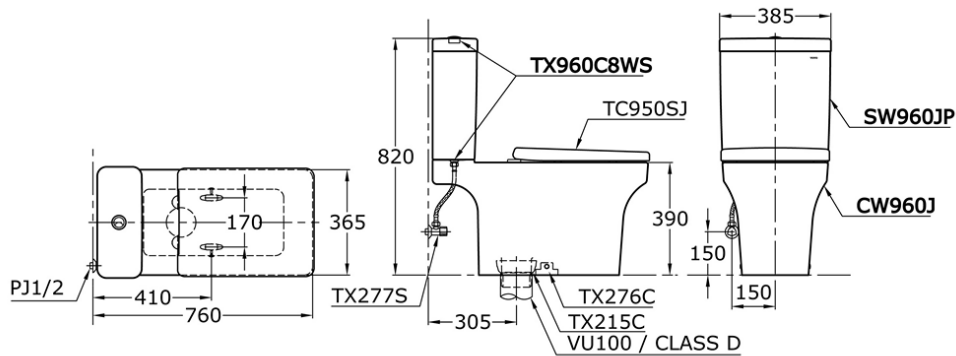

CW960J/SW960JP

IDR 7,250,000.00

4.5 / 3 L Dual Flush

Rough-in: 305 mm

CW 960 J / SW 960 JP

Some products may not be available in your area

Prices indicated are manufacturer's suggested retail price, prices may change anytime without notice.