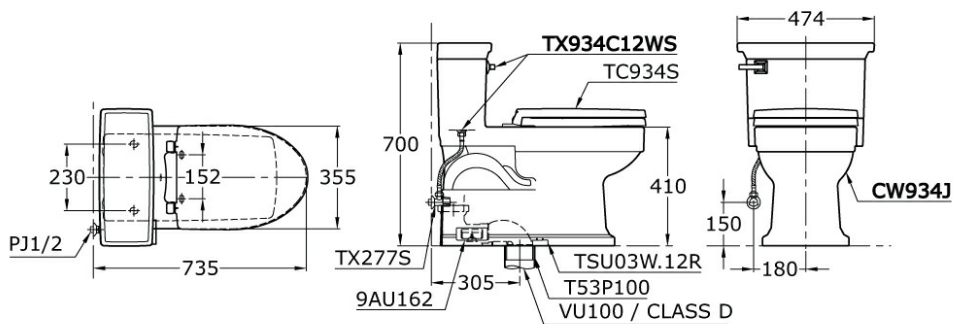

## CW934J

IDR 10,230,000.00

4.8 L Single Flush

Solid Duroplast Seat & Cover

Bowl Shape: Elongated

Some products may not be available in your area

Prices indicated are manufacturer's suggested retail price, prices may change anytime without notice.