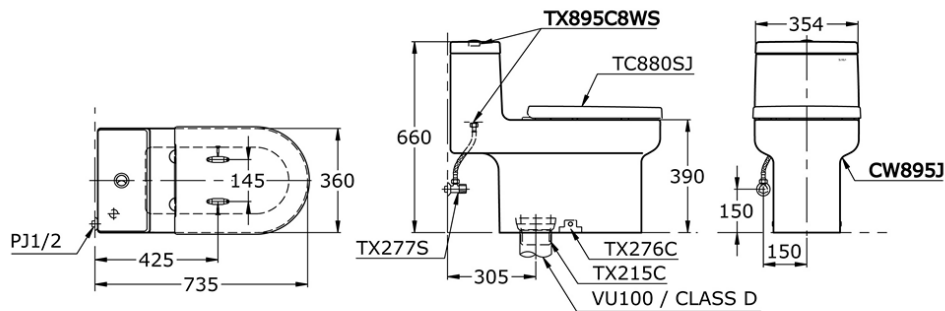

CW895J

IDR 6,360,000.00

4.5 / 3 L Dual Flush

Solid Duroplast Seat & Cover

Bowl Shape: European Std.

Rough-in: 305 mm

NEW OMNI CW 895 J

Some products may not be available in your area