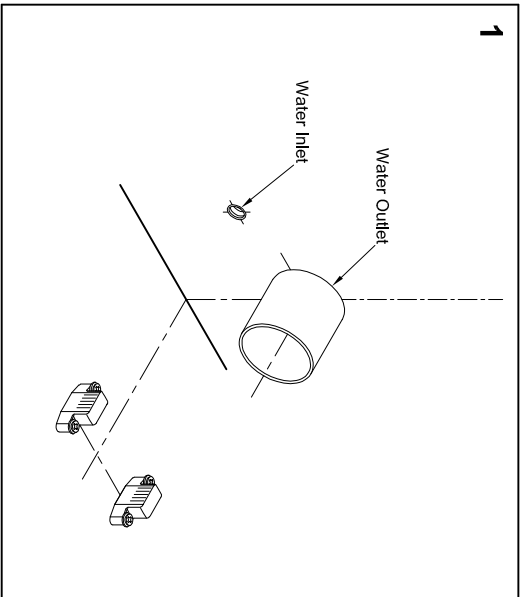

SPECIFICATIONS

INSTALLATION

Note : " This installation drawing is intended as a recommendation only. Please consult your local plumbing contractor for the best arrangement for your bathroom. The manufacturer and seller take no responsibility for how the unit is installed "

SPECIFICATIONS

TOILET
CW630J
CW823J / NJ
CW867NJ
CW868NJ
CW895J

INSTALLATION

1

2

3

4

5