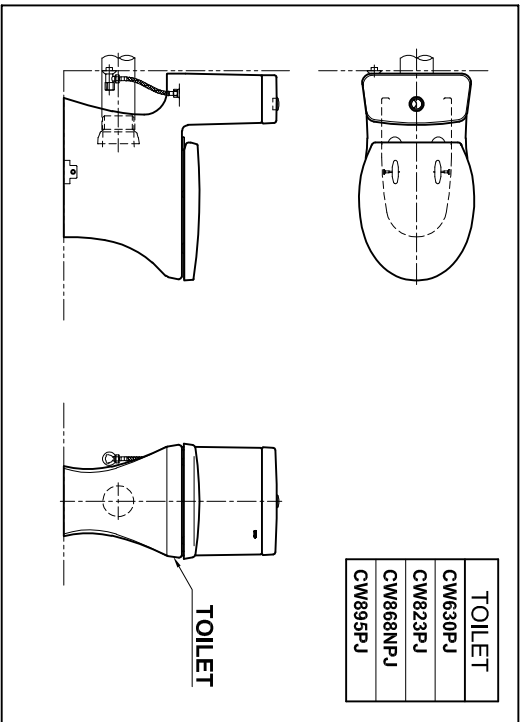

SPECIFICATIONS

INSTALLATION

Note : " This installation drawing is intended as a recommendation only. Please consult your local plumbing contractor for the best arrangement for your bathroom. The manufacturer and seller take no responsibility for how the unit is installed "

SPECIFICATIONS

TOILET
CW630J
CW823J / NJ
CW867NJ
CW868NJ
CW895J

INSTALLATION

1

2

3

4

5