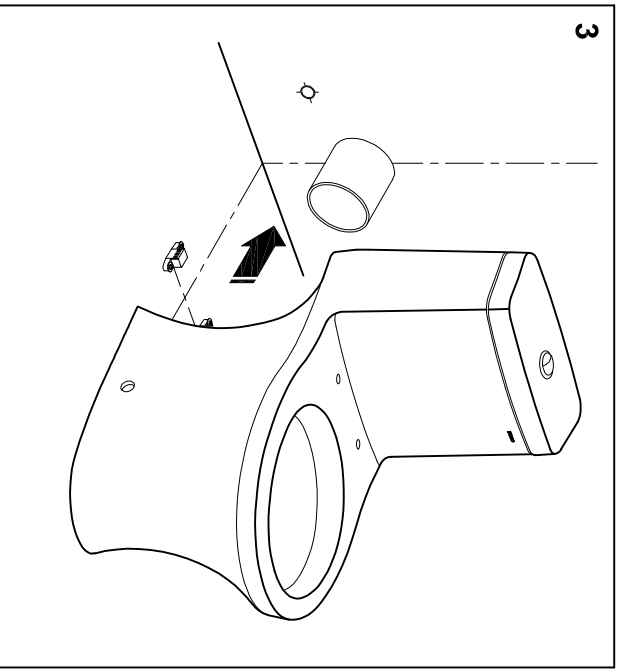

SPECIFICATIONS

INSTALLATION

Note : " This installation drawing is intended as a recommendation only. Please consult your local plumbing contractor for the best arrangement for your bathroom. The manufacturer and seller take no responsibility for how the unit is installed "

SPECIFICATIONS

TOILET
CW630J
CW823J / NJ
CW867NJ
CW868NJ
CW895J

INSTALLATION

1

2

3

4

5