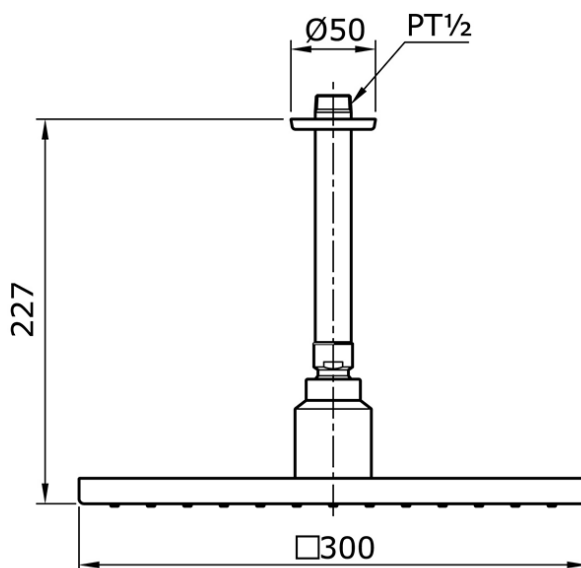

### LED Fixed Shower Head

Min Water Pressure: 0.05 MPa

Max Water Pressure: 0.75 MPa

Flow Rate: 12.0 Lpm

Some products may not be available in your area

Prices indicated are manufacturer's suggested retail price, prices may change anytime without notice.