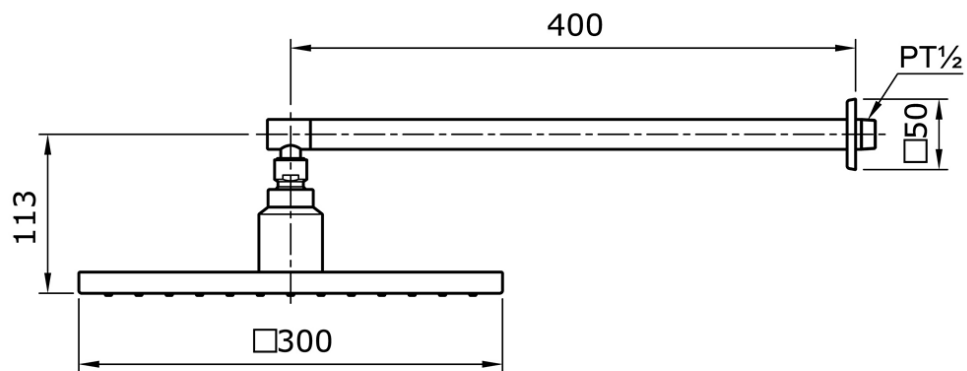

TX498SN

IDR 3,980,000.00

LED Fixed Shower Head

Min Water Pressure: 0.05 MPa

Max Water Pressure: 0.75 MPa

Flow Rate: 12.0 Lpm

Some products may not be available in your area

Prices indicated are manufacturer's suggested retail price, prices may change anytime without notice.