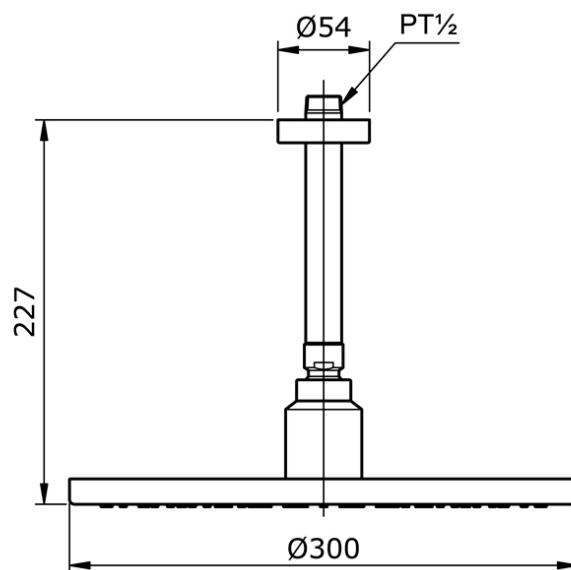

TX497SV1

IDR 3,650,000.00

LED Fixed Shower Head

Min Water Pressure: 0.05 MPa

Max Water Pressure: 0.75 MPa

Flow Rate: 12.0 Lpm

Some products may not be available in your area

Prices indicated are manufacturer's suggested retail price, prices may change anytime without notice.