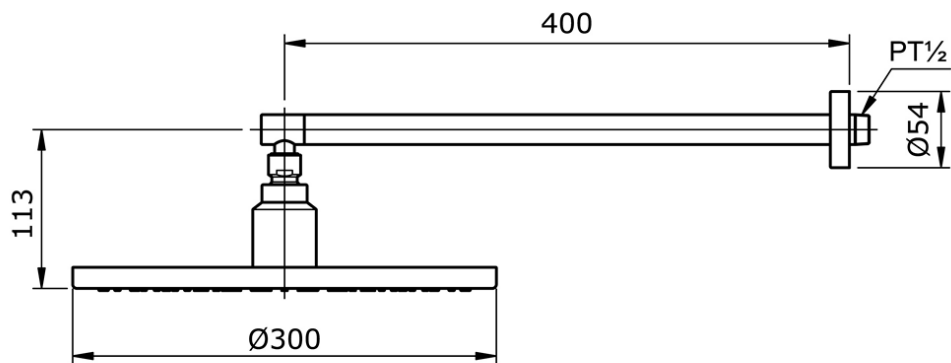

#### LED Fixed Shower Head

Min Water Pressure: 0.05 MPa

Max Water Pressure: 0.75 MPa

Flow Rate: 12.0 Lpm

Some products may not be available in your area

Prices indicated are manufacturer's suggested retail price, prices may change anytime without notice.