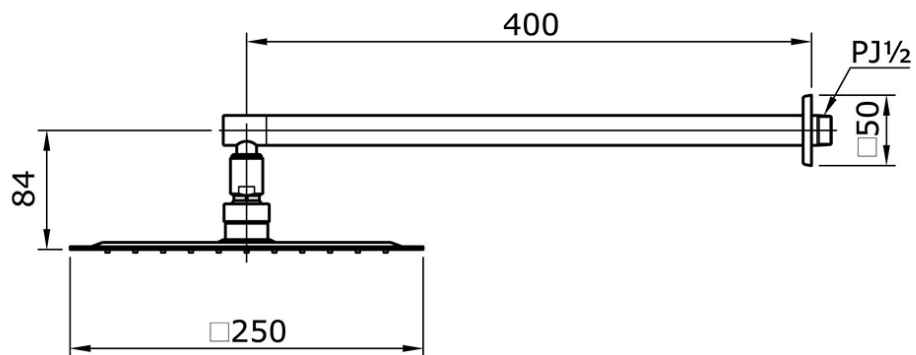

## TX488STN

IDR 3,690,000.00

Fixed Shower Head with Air Drop

Min Water Pressure: 0.05 MPa

Max Water Pressure: 0.75 MPa

Flow Rate: 12.0 Lpm

Some products may not be available in your area

Prices indicated are manufacturer's suggested retail price, prices may change anytime without notice.