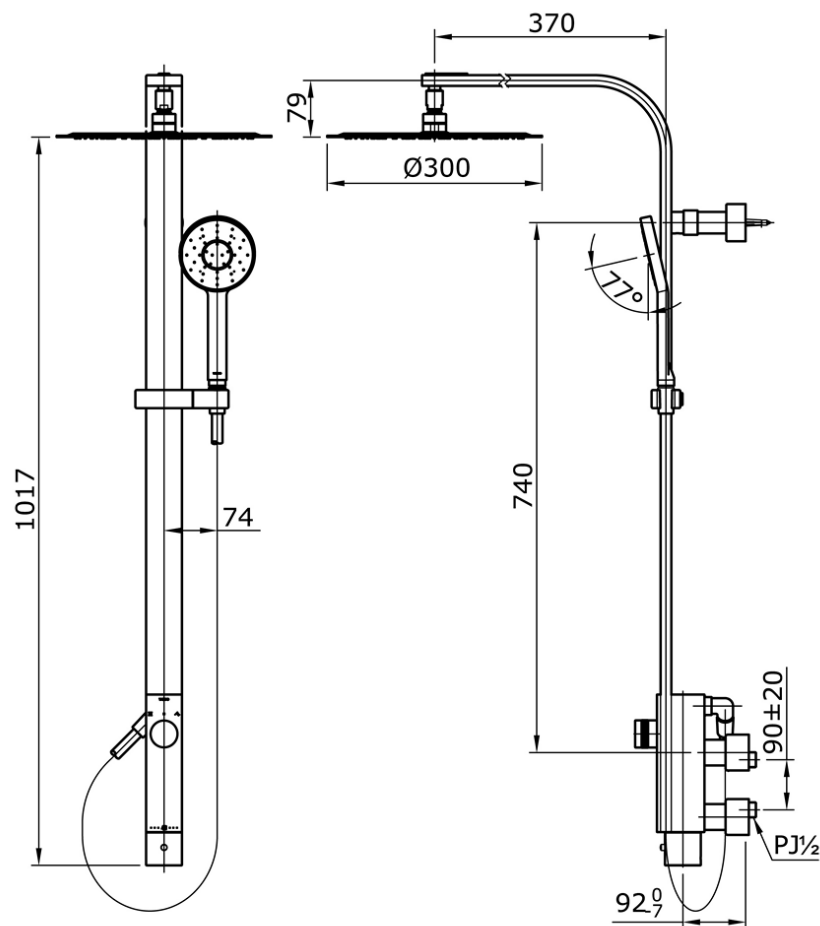

TX454SMZ

IDR 13,750,000.00

Thermostat Shower Column Set

Min Water Pressure: 0.05 MPa

Max Water Pressure: 0.75 MPa

Flow Rate: 8.0 Lpm

Some products may not be available in your area

Prices indicated are manufacturer's suggested retail price, prices may change anytime without notice.

Please check with your nearest reseller for updated prices.

Prices shown for lavatory does not include faucet.