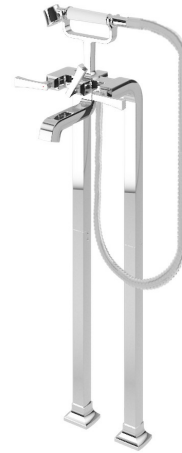

TX445SWV3

IDR 13,730,000.00

Lever Handle Floor Standing

Prices indicated are manufacturer's suggested retail price, prices may change anytime without notice.
Please check with your nearest reseller for updated prices.
Prices shown for lavatory does not include faucet.