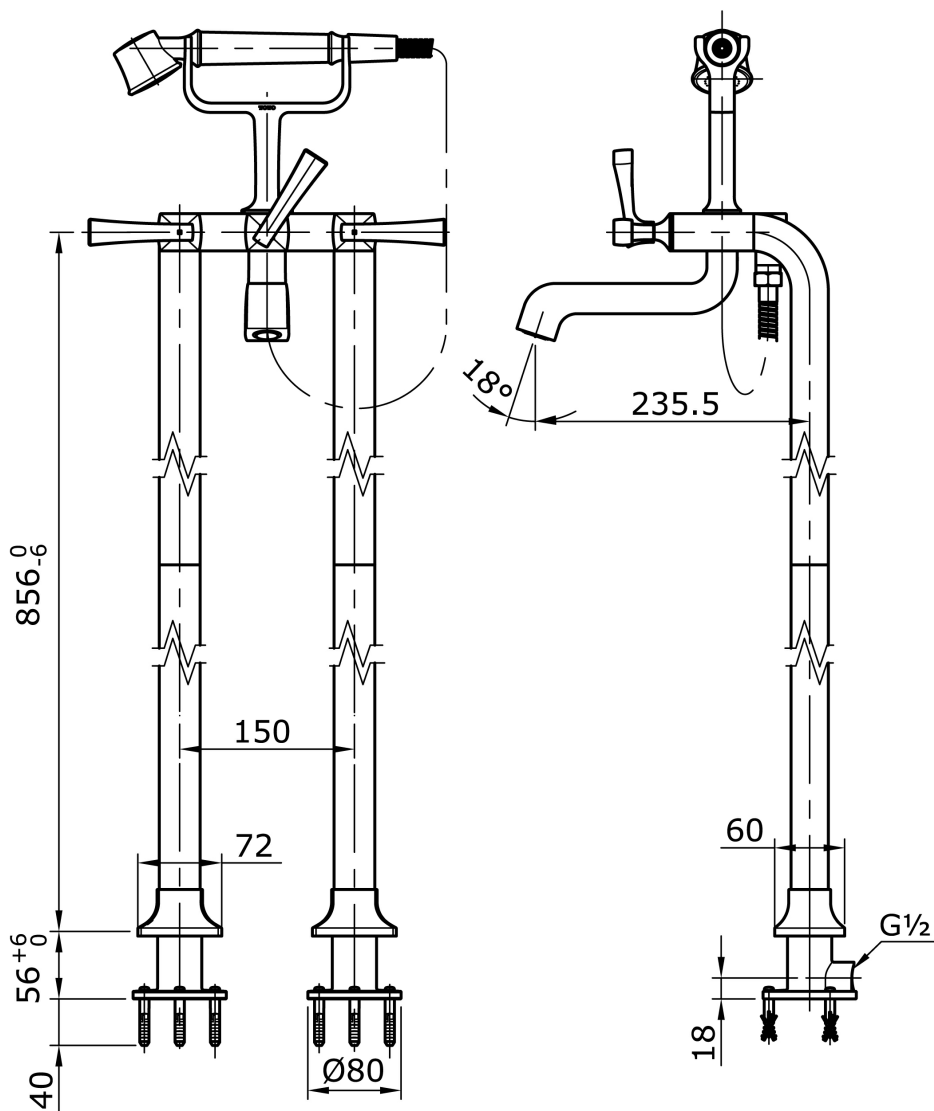

TX445SWV3

IDR 13,730,000.00

Lever Handle Floor Standing

Prices indicated are manufacturer's suggested retail price, prices may change anytime without notice.
Please check with your nearest reseller for updated prices.
Prices shown for lavatory does not include faucet.