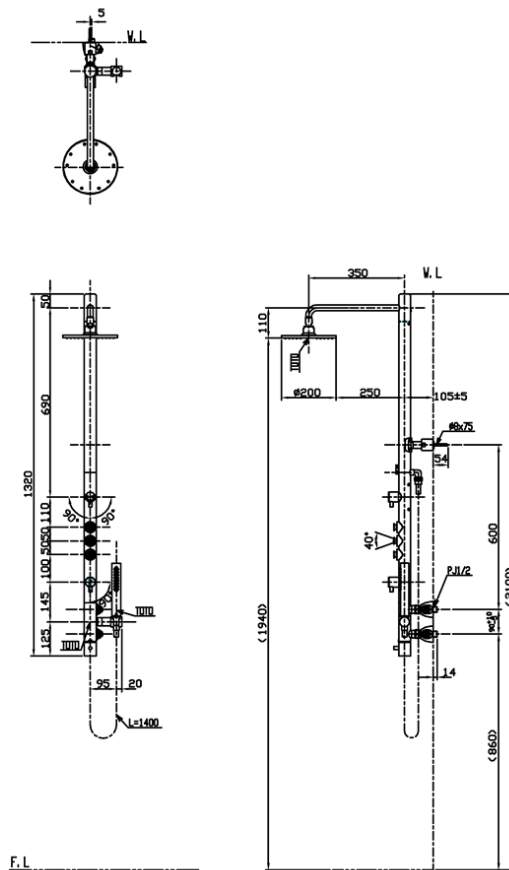

## TMC95ECR

IDR 51,100,000.00

Shower Panel

TMC95ECR

(\*) Recommended Dimension

Some products may not be available in your area  
 Prices indicated are manufacturer's suggested retail price, prices may change anytime without notice.  
 Please check with your nearest reseller for updated prices.  
 Prices shown for lavatory does not include faucet.