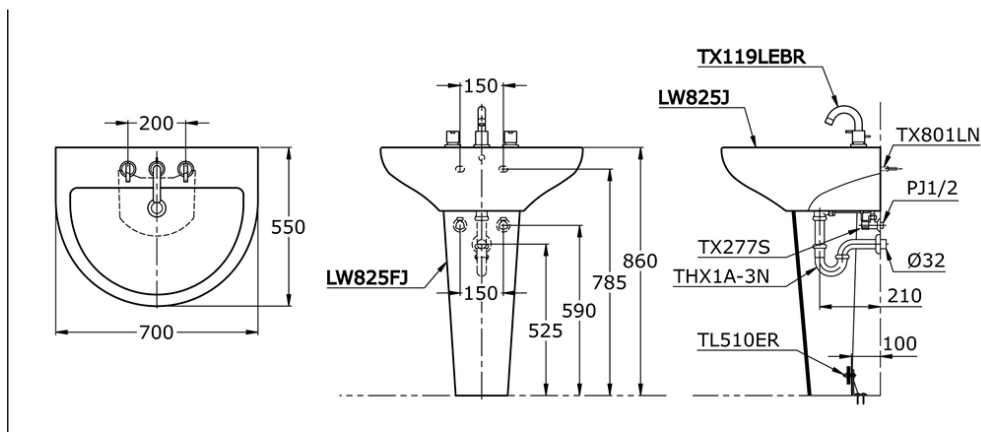

LW825J/LW825FJ

IDR 3,850,000.00

Width: 700 mm

Depth: 550 mm

VISION LW 825 J / LW 825 FJ

Some products may not be available in your area

Prices indicated are manufacturer's suggested retail price, prices may change anytime without notice.