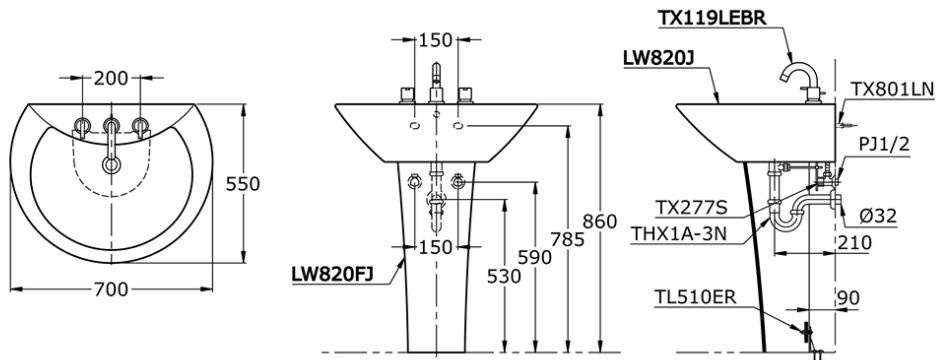

LW820J/LW820FJ

IDR 3,480,000.00

Width: 700 mm

Depth: 550 mm

AVANTE LW 820 J / LW 820 FJ

Some products may not be available in your area

Prices indicated are manufacturer's suggested retail price, prices may change anytime without notice.