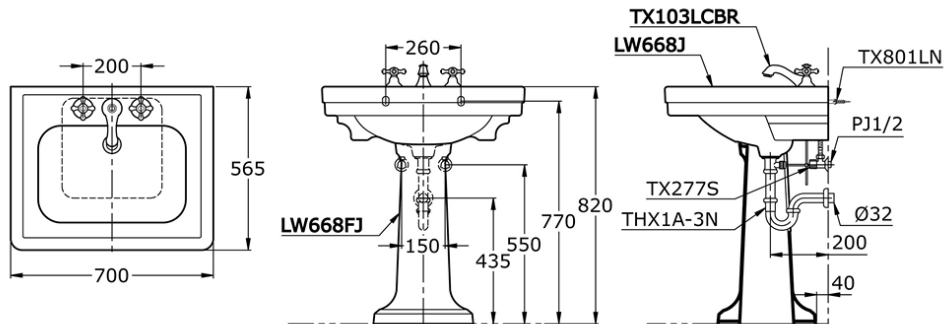

LW 668 J / LW 668 FJ

Some products may not be available in your area

Prices indicated are manufacturer's suggested retail price, prices may change anytime without notice.

Please check with your nearest reseller for updated prices.

Prices shown for lavatory does not include faucet.