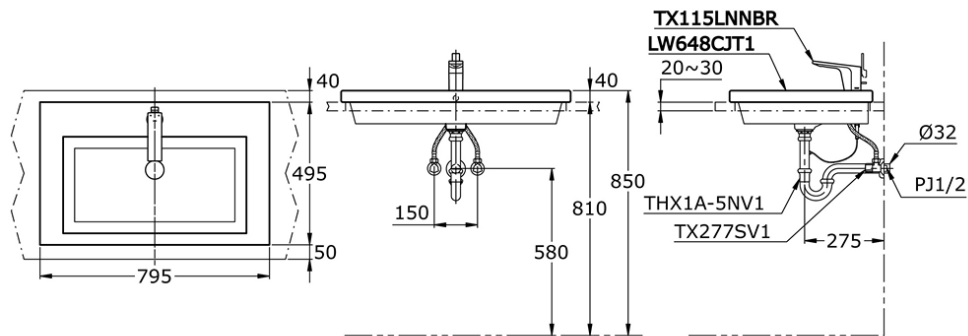

LW 648 CJT1

Some products may not be available in your area

Prices indicated are manufacturer's suggested retail price, prices may change anytime without notice.

Please check with your nearest reseller for updated prices.

Prices shown for lavatory does not include faucet.