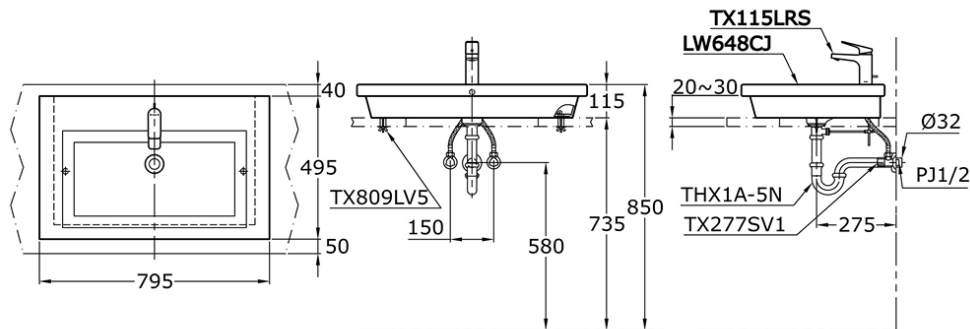

LW648CJ

IDR 3,960,000.00

Height: 110

Width: 795 mm

Depth: 495 mm

LW 648 CJ

Some products may not be available in your area

Prices indicated are manufacturer's suggested retail price, prices may change anytime without notice.