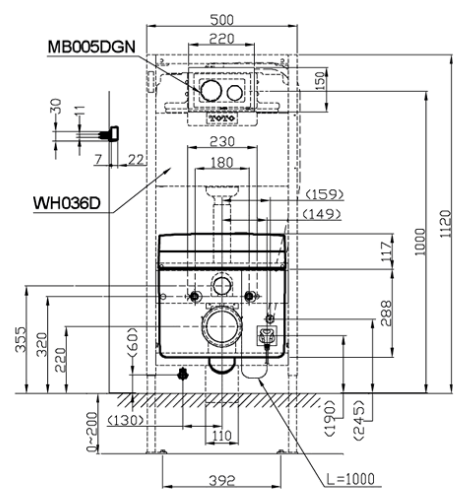

## CES994WA

IDR 128,000,000.00

Automatic Dual Flush (4.5 / 3 L)

Rough-in: 220 mm

Bowl Shape: Elongated

( ) Recommended Dimension

Some products may not be available in your area  
 Prices indicated are manufacturer's suggested retail price, prices may change anytime without notice.  
 Please check with your nearest reseller for updated prices.  
 Prices shown for lavatory does not include faucet.