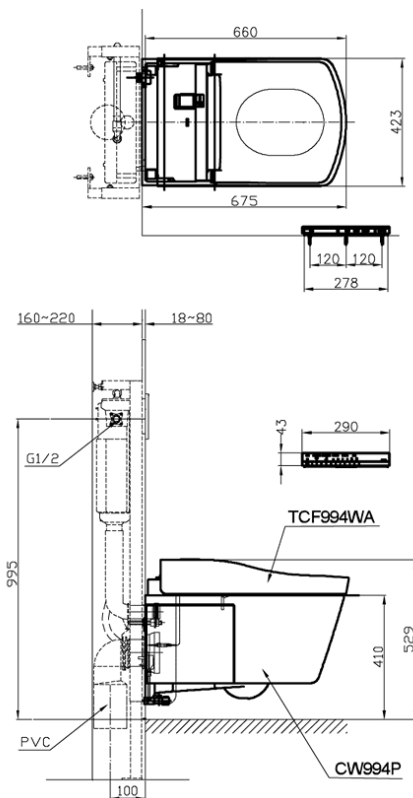

## CES994WA

IDR 128,000,000.00

Automatic Dual Flush (4.5 / 3 L)

Rough-in: 220 mm

Bowl Shape: Elongated

( ) Recommended Dimension

Some products may not be available in your area  
 Prices indicated are manufacturer's suggested retail price, prices may change anytime without notice.  
 Please check with your nearest reseller for updated prices.  
 Prices shown for lavatory does not include faucet.