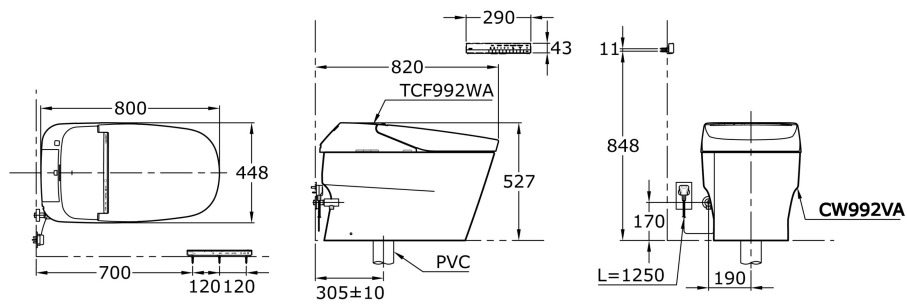

CES992WAV1

IDR 100,000,000.00

Automatic Dual Flush (3.8 / 3 L)

Bowl Shape: Elongated

Some products may not be available in your area

Prices indicated are manufacturer's suggested retail price, prices may change anytime without notice.