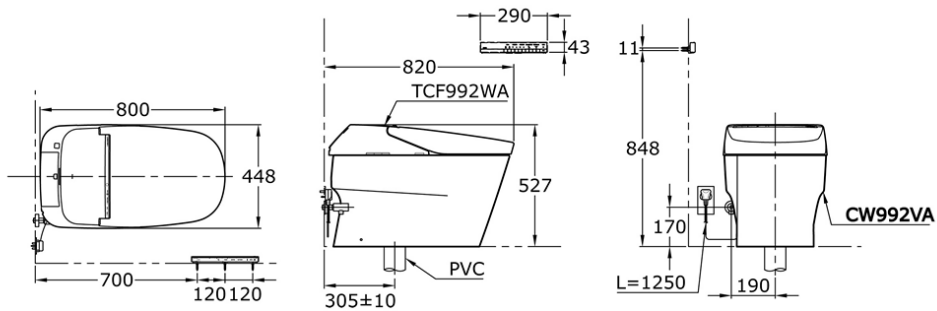

CES992WA

IDR 96,000,000.00

Automatic Dual Flush (3.8 / 3 L)

Rough-in: 305 mm

Bowl Shape: Elongated

CES 992 WA

Some products may not be available in your area

Prices indicated are manufacturer's suggested retail price, prices may change anytime without notice.