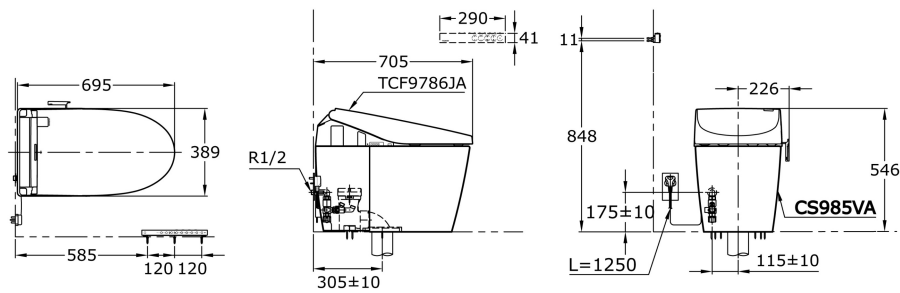

## CES9786WA

IDR 75,000,000.00

Automatic Dual Flush (3.8 / 3 L)

Rough-in: 305 mm

Bowl Shape: Elongated

Some products may not be available in your area

Prices indicated are manufacturer's suggested retail price, prices may change anytime without notice.