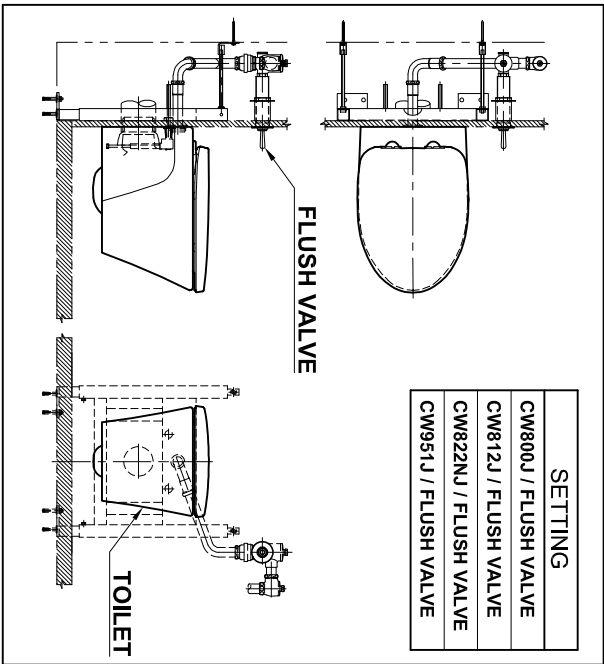

SPECIFICATIONS

SETTING
CW800J / CONCEALED CISTERN
CW812J / CONCEALED CISTERN
CW822N-J / CONCEALED CISTERN
CW951J / CONCEALED CISTERN

INSTALLATION

1

2

3

4

5

SPECIFICATIONS

SETTING
CW800J / FLUSH VALVE
CW812J / FLUSH VALVE
CW822NJ / FLUSH VALVE
CW951J / FLUSH VALVE

INSTALLATION

Note : " This installation drawing is intended as a recommendation only. Please consult your local plumbing contractor for the best arrangement for your bathroom. The manufacturer and seller take no responsibility for how the unit is installed "