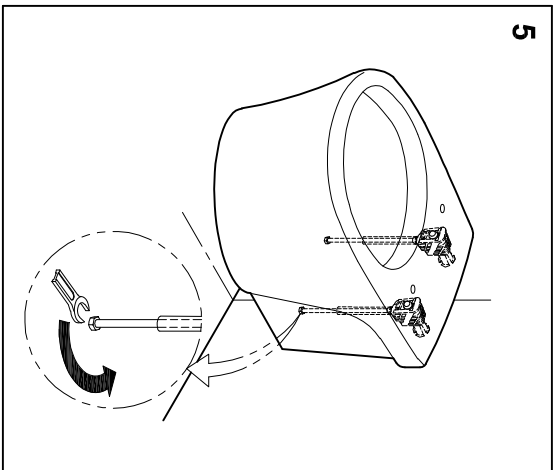

INSTALLATION

Note : " This installation drawing is intended as a recommendation only. Please consult your local plumbing contractor for the best arrangement for your bathroom. The manufacturer and seller take no responsibility for how the unit is installed "