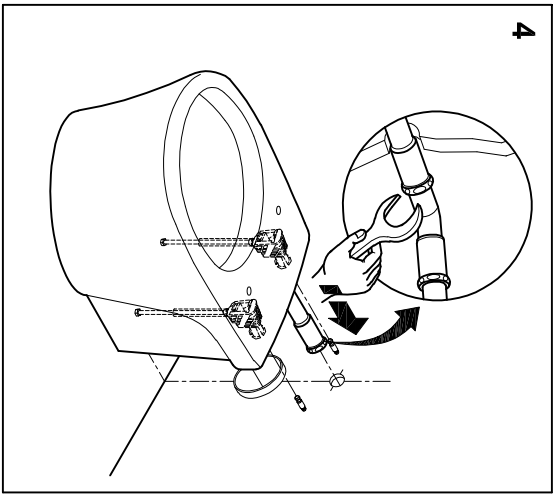

6

Note : " This installation drawing is intended as a recommendation only. Please consult your local plumbing contractor for the best arrangement for your bathroom. The manufacturer and seller take no responsibility for how the unit is installed "

SPECIFICATIONS

SETTING
CW800J / FLUSH VALVE
CW812J / FLUSH VALVE
CW822NJ / FLUSH VALVE
CW951J / FLUSH VALVE

INSTALLATION

Note : " This installation drawing is intended as a recommendation only. Please consult your local plumbing contractor for the best arrangement for your bathroom. The manufacturer and seller take no responsibility for how the unit is installed "