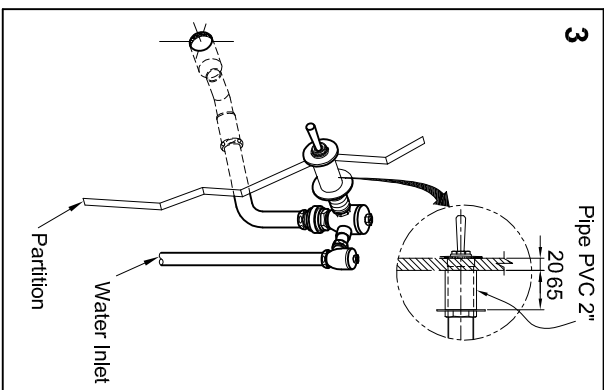

SPECIFICATIONS

SETTING
CW800J / CONCEALED CISTERN
CW812J / CONCEALED CISTERN
CW822N-J / CONCEALED CISTERN
CW951J / CONCEALED CISTERN

INSTALLATION

1

2

3

4

5

6

Note : " This installation drawing is intended as a recommendation only. Please consult your local plumbing contractor for the best arrangement for your bathroom. The manufacturer and seller take no responsibility for how the unit is installed "

SPECIFICATIONS

SETTING
CW800J / FLUSH VALVE
CW812J / FLUSH VALVE
CW822NJ / FLUSH VALVE
CW951J / FLUSH VALVE

INSTALLATION

Note : " This installation drawing is intended as a recommendation only. Please consult your local plumbing contractor for the best arrangement for your bathroom. The manufacturer and seller take no responsibility for how the unit is installed "