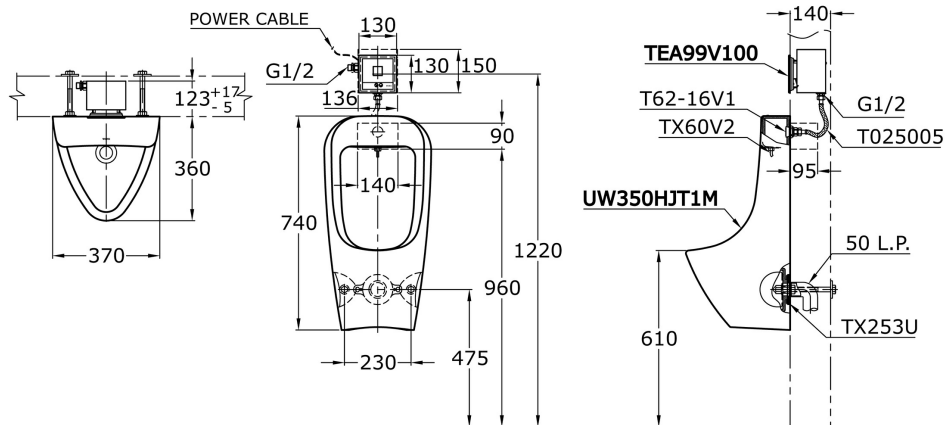

UW350HJT1M

IDR 11,380,000.00

Moslem Type

Height: 740

Width: 370 mm

Depth: 360 mm

Some products may not be available in your area

Prices indicated are manufacturer's suggested retail price, prices may change anytime without notice.