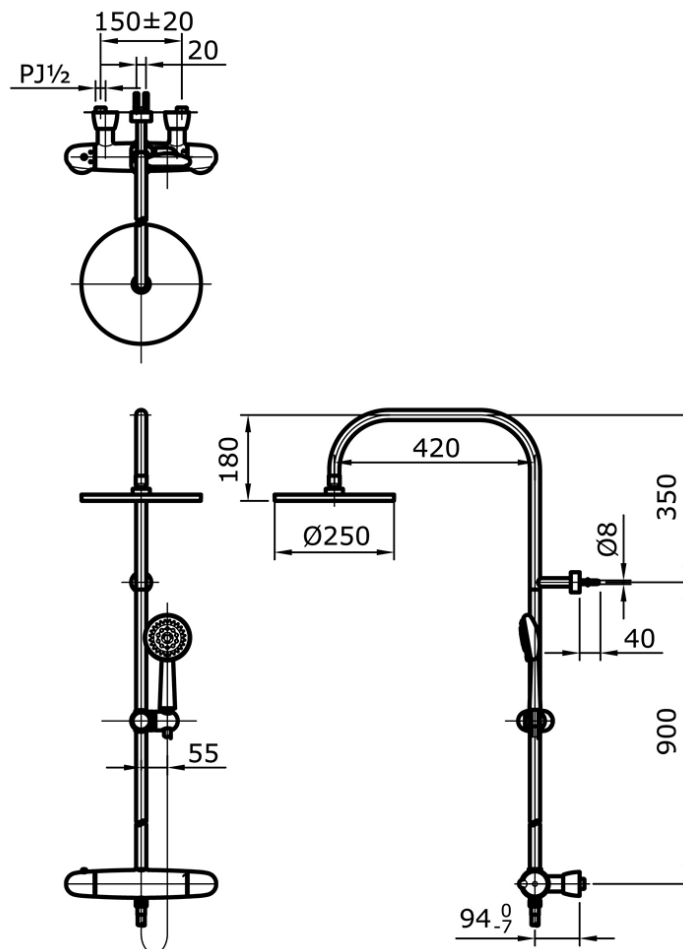

TX454SFN

IDR 8,230,000.00

Thermostat Shower Column Set

Min Water Pressure: 0.05 MPa

Max Water Pressure: 0.75 MPa

Flow Rate: 8.0 Lpm

Some products may not be available in your area

Prices indicated are manufacturer's suggested retail price, prices may change anytime without notice.

Please check with your nearest reseller for updated prices.

Prices shown for lavatory does not include faucet.