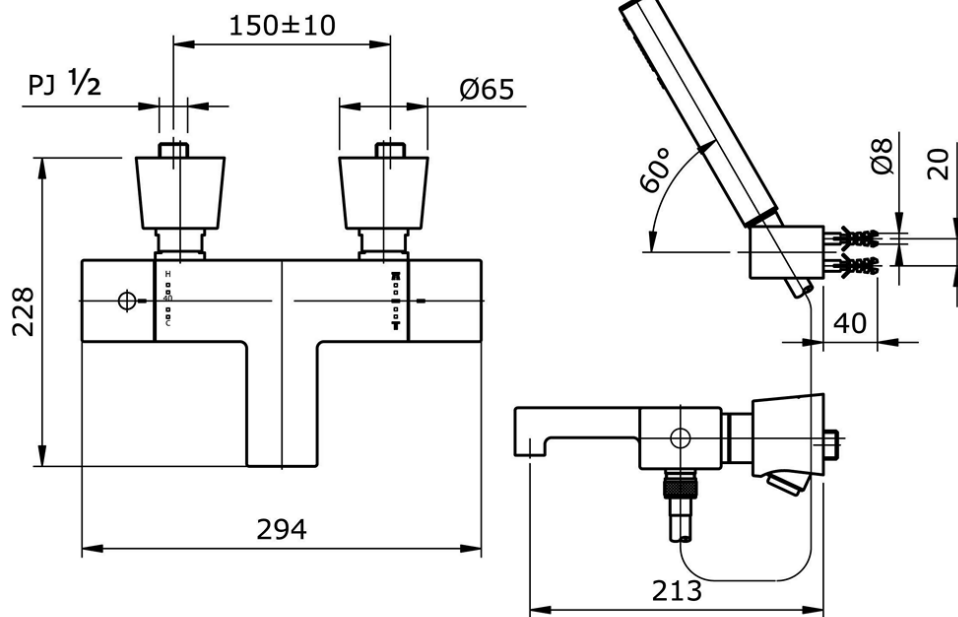

TX449SI

IDR 11,840,000.00

Thermostat Bath & Shower Set

Min Water Pressure: 0.05 MPa

Max Water Pressure: 0.75 MPa

Flow Rate: 8.0 Lpm

Some products may not be available in your area

Prices indicated are manufacturer's suggested retail price, prices may change anytime without notice.