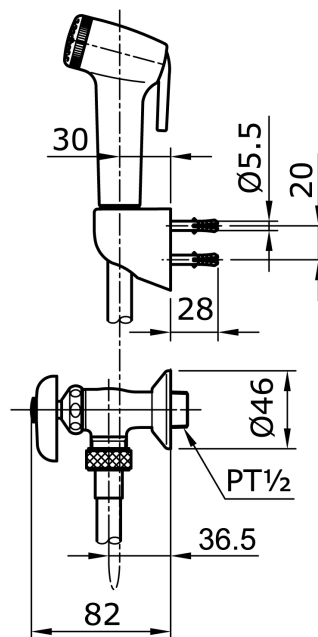

### TX403SB

IDR 491,000.00

Shower Spray w/ Stop Valve (Black)

Min Water Pressure: 0.05 MPa

Max Water Pressure: 0.4 MPa

Some products may not be available in your area

Prices indicated are manufacturer's suggested retail price, prices may change anytime without notice.