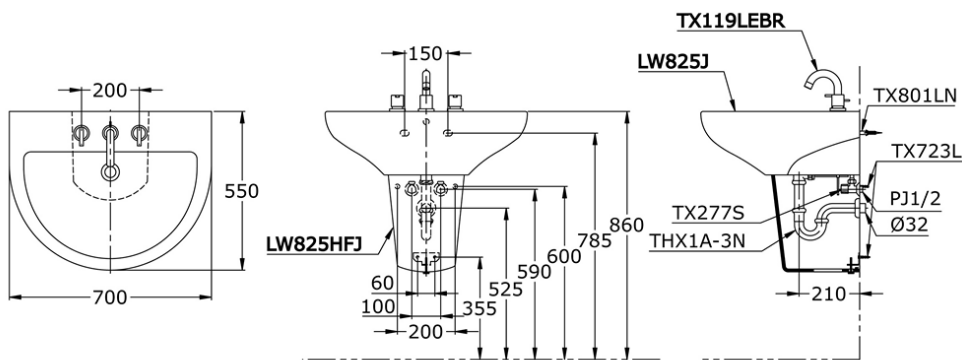

LW825J/LW825HFJ

IDR 3,395,000.00

Width: 700 mm

Depth: 550 mm

VISION LW 825 J / LW 825 HFJ

Some products may not be available in your area

Prices indicated are manufacturer's suggested retail price, prices may change anytime without notice.