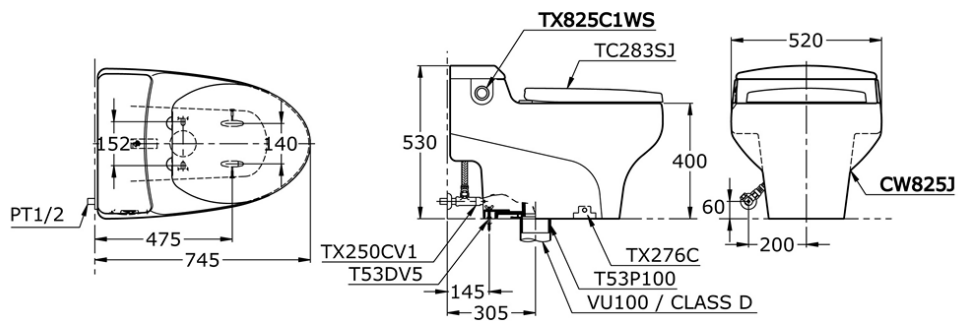

CW825J

IDR 13,900,000.00

J - MAX 6 L System

Tornado-II Siphonic Flush

Rapid Flushing

Rough-in: 305 mm

Bowl Shape: Elongated

VISION CW 825 J