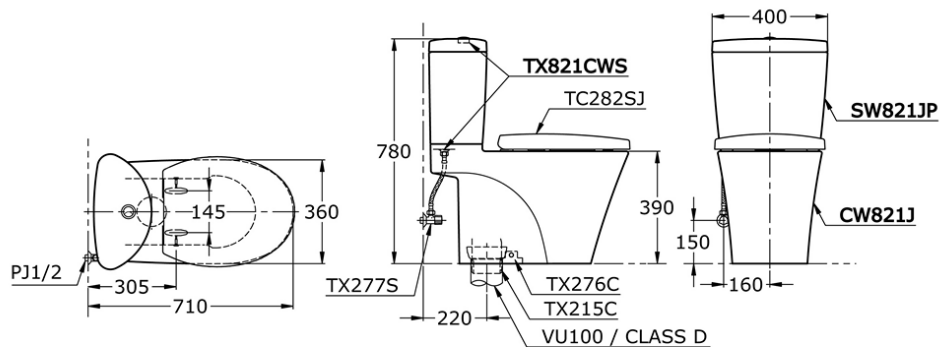

AVANTE CW 821 J / SW 821 JP

Some products may not be available in your area

Prices indicated are manufacturer's suggested retail price, prices may change anytime without notice.

Please check with your nearest reseller for updated prices.

Prices shown for lavatory does not include faucet.