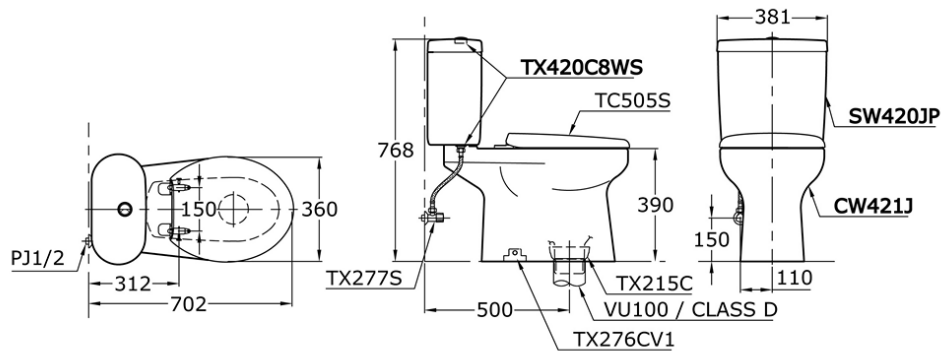

CW421J/SW420JP

IDR 3,250,000.00

4.5 / 3 L Dual Flush

Rough-in: 500 mm

Bowl Shape: Round

CW 421 J / SW 420 JP

Some products may not be available in your area

Prices indicated are manufacturer's suggested retail price, prices may change anytime without notice.