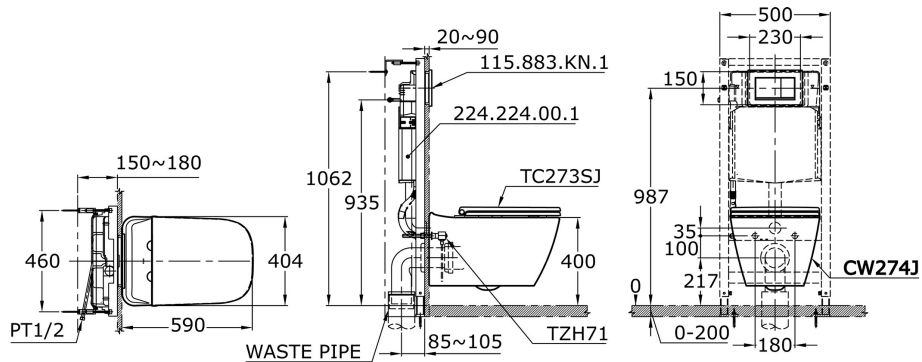

CW274J

IDR 11,340,000.00

Wall Hung

4.5/3 L Dual Flush

Solid Duroplast Seat & Cover

Rough-in: 210 mm

Bowl Shape: European

Some products may not be available in your area