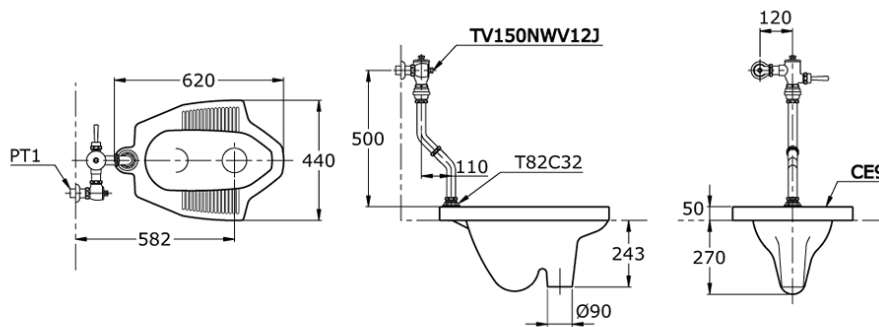

CE9/TV150NWV12J

IDR 3,920,000.00

6 L Single Flush

Rough-in: 582 mm

CE 9

Some products may not be available in your area

Prices indicated are manufacturer's suggested retail price, prices may change anytime without notice.